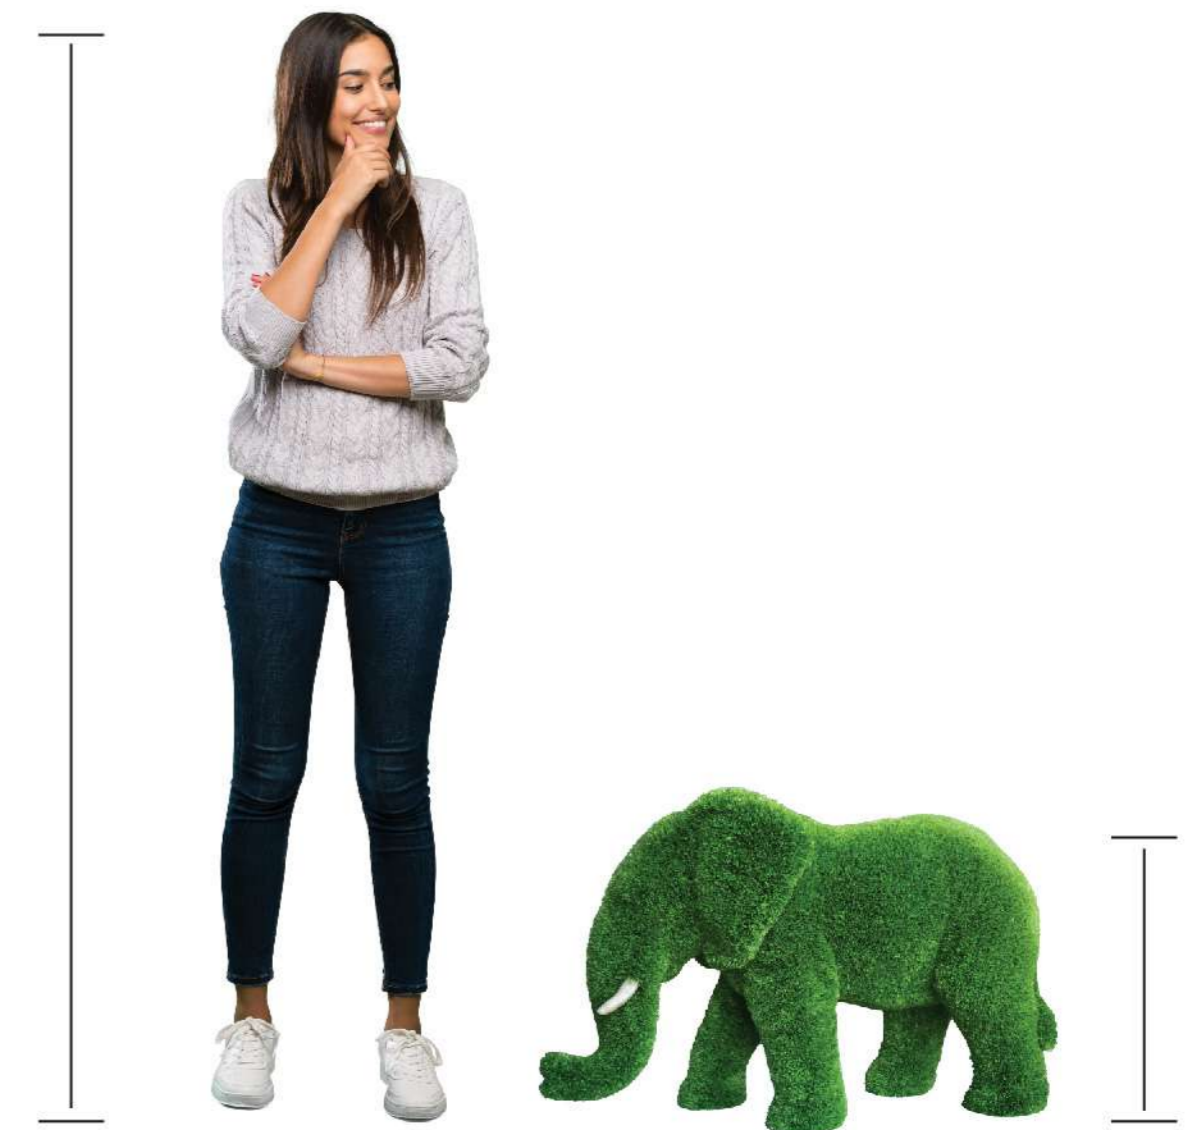

.29Mx .58Mx .48M

Miniature Elephant

RT0003ME

Size

H x L x W

19"x31"x15"

.48Mx .78Mx .38M

Standing Horse