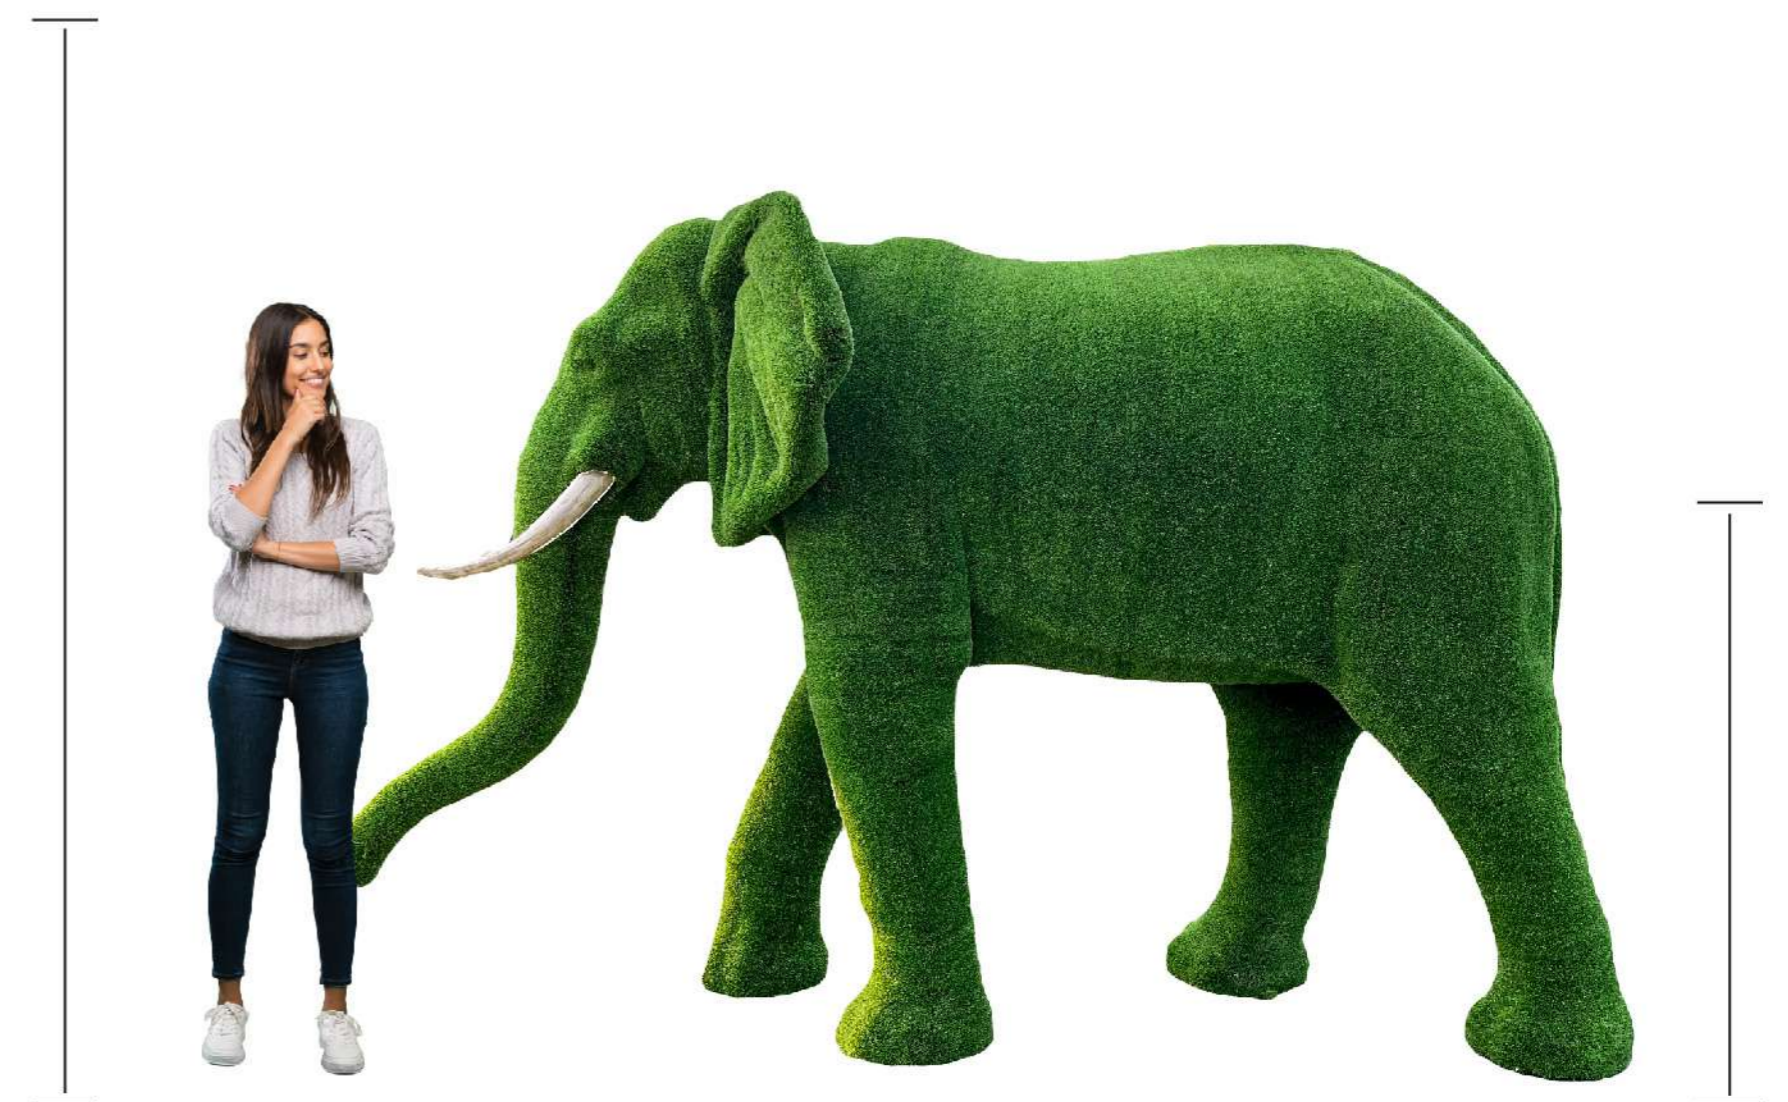

33"x35"x15"

.83M x .89M x .38M

Big African Elephant

RT0003AE

Size

H x L x W

81"x102"x44"

2.05M x 2.60M x 1.12M