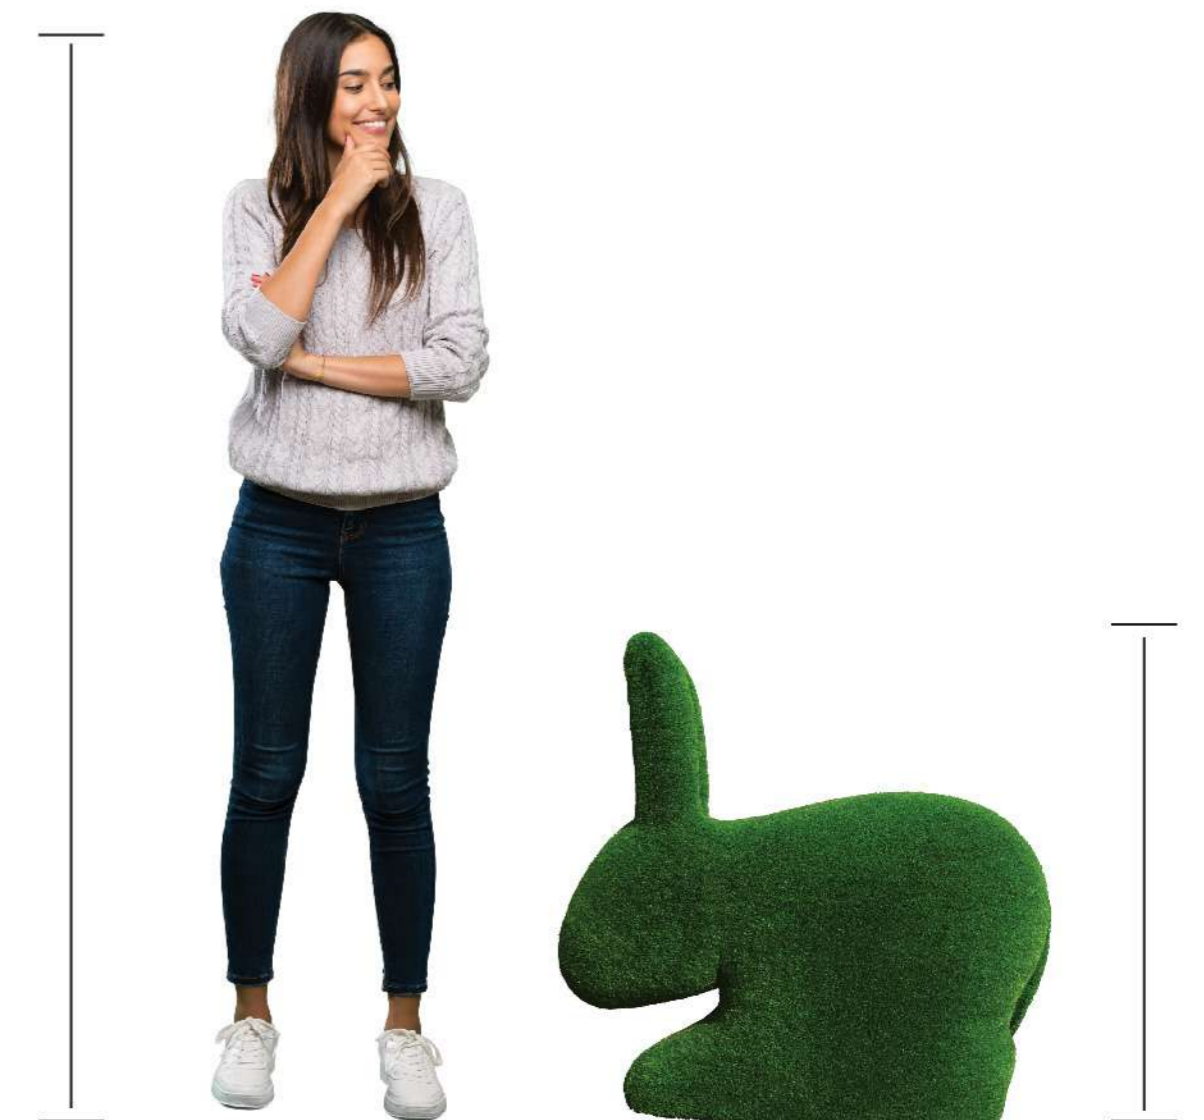

Size

H x L x W

30"x33"x18"

.77M x .84M x .46M