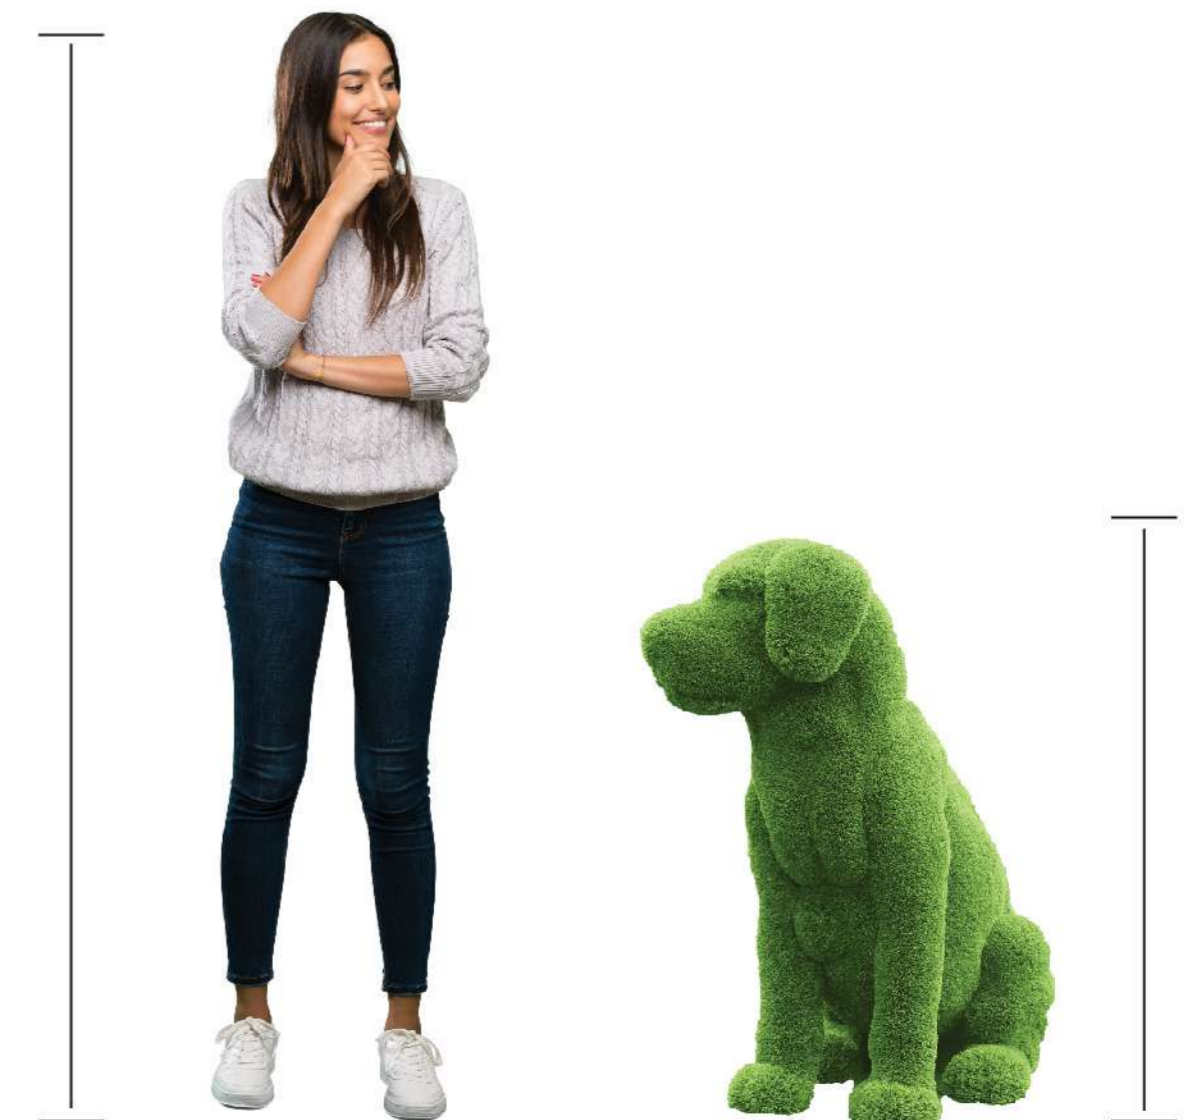

Size

H x L x W
30"x38"x19"
.76M x .97M x .48M