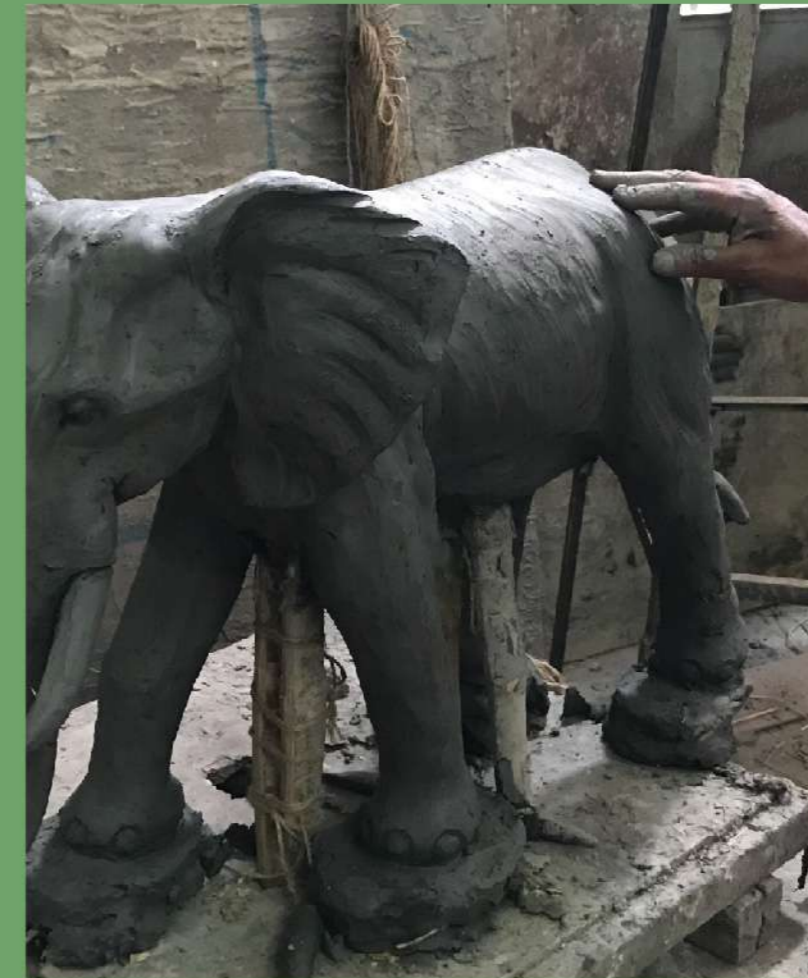

Light

Lightweight fibreglass structure.

Maintenance free

No hassle; requires delicate brushing, foam bath or water splash.

Human Touch

Hand-made, sculpted & crafted
by experienced Indian artisans

Revturf topiaries with personal touch proficiency has created a soft corner in every art lover's heart. The world of contemporary landscape designs calls for someone who is looking out for a lavish handcraft in their personal space.